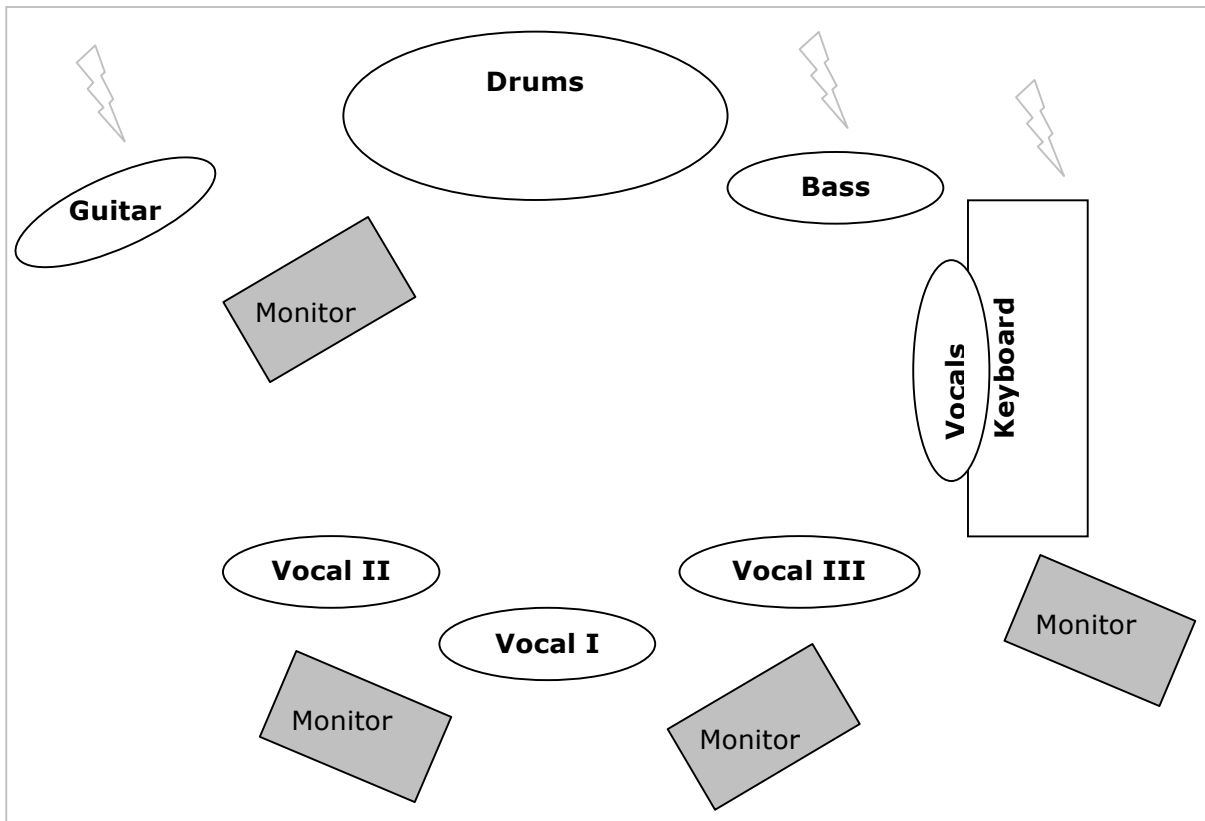

Bühnengrösse idealerweise ca. 20 m²

1	Vocal I (Meryl)	Shure SM58
2	Vocals II (Nico)	Shure SM58
3	Vocals III (Olga)	Shure SM58
4	Vocals IV (Claudia)	Electrovoice N/D267
5	Bass Drum	AKG D112
6	Snare	Shure SM57
7	Overhead L	
8	Overhead R	
9	Bass	XLR Direct out
10	Guitar	Shure SM57
11	Keyboards Yamaha Motif L	XLR ab DI-Box
12	Keyboards Yamaha Motif R	XLR ab DI-Box
13	Keyboards Korg Triton L	Jack
14	Keyboards Korg Triton R	Jack
15	Multieffect Lexicon out L	Jack
16	Multieffect Lexicon out R	Jack